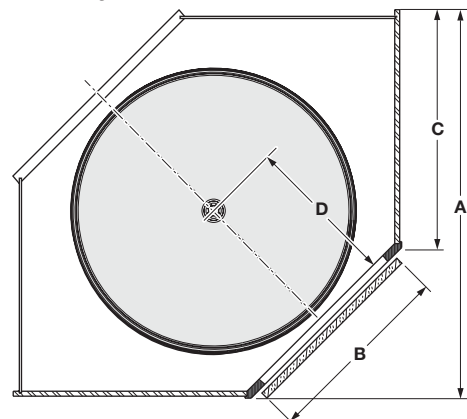

Lazy Susans

- Tested to 100,000 cycles
 - Made in USA
 - Telescopic post adjusts without tools
 - Anti-slip ribs for sliding resistance
 - Trays are safely secured with a steel pin through the post
 - Rigid double wall tray construction guarantees a heavy weight carrying capacity
 - Top and bottom tray height adjustment
 - Single bump stop
 - Inside tray rim height of 28 mm (1 1/8")
 - For hinged door applications
 - Trays rotate independently
- Weight capacity per tray: 18" – 28 lbs.
 24" – 50 lbs.
 28" – 70 lbs.
 32" – 95 lbs.

Full Round Lazy Susan – Two Tray Set

- Post fits inside cabinet heights 660 – 813 mm (26"– 32")

Material: Polypropylene; Post: Steel; Finish: chrome

Ø	White	Almond	Enviro Pack White	Packing
457 (18")	542.96.701	542.96.401	542.96.721	50 sets
610 (24")	542.96.702	542.96.402	542.96.722	20 sets
711 (28")	542.96.704	542.96.404	542.96.724	16 sets
813 (32")	542.96.705	542.96.405	542.96.725	10 sets

Supplied With

2 Trays
 Post

Full Round Lazy Susan – Three Tray Set

- Telescopic post fits inside cabinet heights 864 – 1067 mm (34"– 42")

Material: Polypropylene; Post: Steel; Finish: chrome

Ø	White	Almond	Enviro Pack White	Packing
457 (18")	542.96.711	542.96.411	542.96.741	30 sets

Supplied With

3 Trays
 Post

For 45° hinged corner door

A	B	C			D
610 (24")	432 (17")	305 (12")	457 (18")	460 (18 1/8")	244 (9 5/8")
686 (27")	432 (17")	381 (15")	457 (18")	460 (18 1/8")	244 313 (9 5/8")
838 (33")	330 (13")	610 (24")	610 (24")	600 (23 5/8")	313 (12 5/16")
914 (36")	432 (17")	610 (24")	711 (28")	721 (28 3/8")	378 (14 7/8")
991 (39")	533 (21")	610 (24")	711 (28")	721 (28 3/8")	378 (14 7/8")
1067 (42")	648 (25 1/2")	610 (24")	813 (32")	821 (32 5/16")	424 (16 11/16")